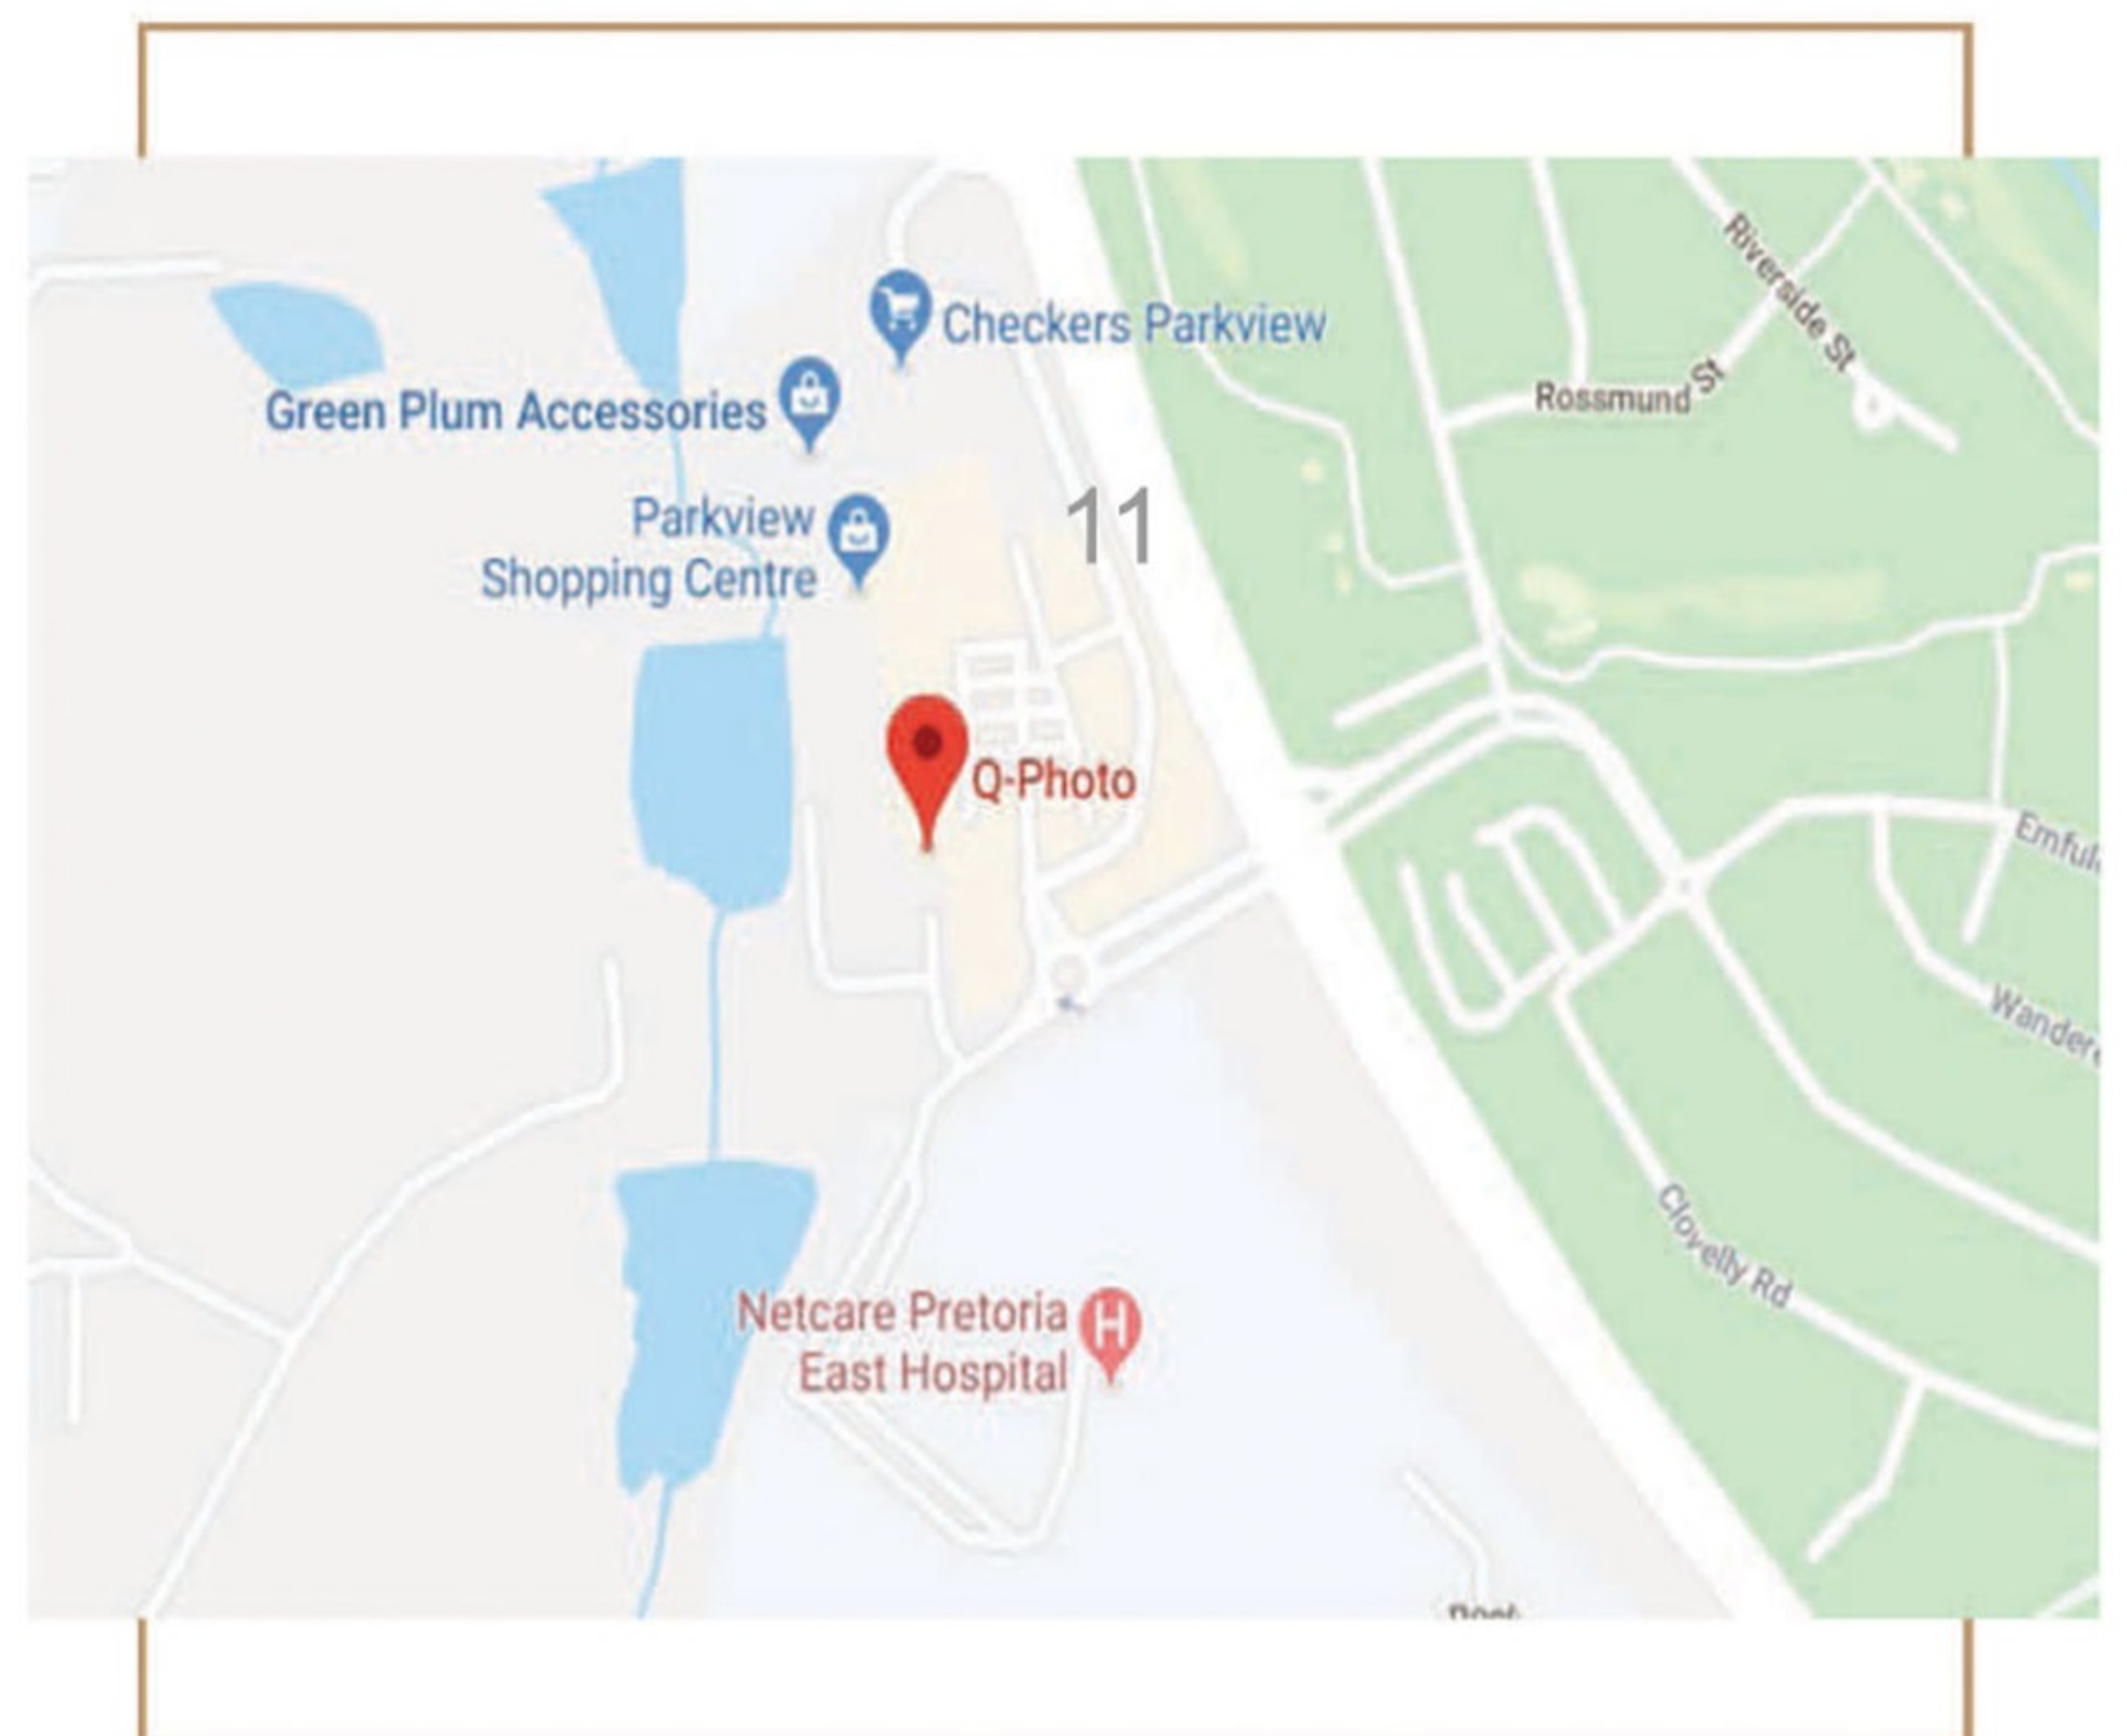

Shop F25 & F28 First Floor, Parkview Shopping Centre, Garsfontein & Netcare Road, Moreleta Park, Pretoria

Monday to Friday: 9:00 - 18:00  
Saturday: 9:00 - 14:00  
Sunday: 9:00 - 14:00  
Public Holidays: Closed